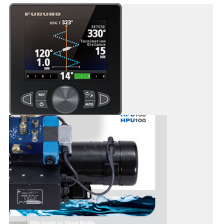

## AUTOPILOT

2	Furuno NavPilot 711C Single Din Display, Self-Learning FURUNO's NavPilot is a revolutionary autopilot with a sunlight viewable display designed for a variety of vessels. It utilizes a self-learning and adaptive software algorithm, and plays the ultimate role in course-keeping capability. NavPilot dynamically adjusts essential parameters during navigation, such as vessel speed, trim, draught, tide and wind effects, dead band, weather and more. These parameters are stored in system memory and continuously optimized to make the NavPilot more versatile.	7390.00
2	Furuno 2nd station FAP 711C	1700.00
1	Accusteer HPU 400 pump 24 volt with soft shift valve	4590.00
1	Shipping & Handling Charge	250.00
2	Blue Sea ANL Fuse Block W/Cover The most economical system for 100-300 Ampere fusing. Insulating cover satisfies ABYC/USCG requirements and cover breakouts allow wire access in any direction. For use on systems up to 32V DC. 5/16" stud terminals accept 5/16" (M8) Ring Terminals, 14AWG to 2/0 AWG Wire. Stainless steel studs provide resistance to corrosion and high torquing for excellent electrical contact.	51.38
2	Blue Sea 35 Amp ANL Fuse	37.94
200	Beldon 9418, 18/4 Shielded Wire 2PR.	280.00