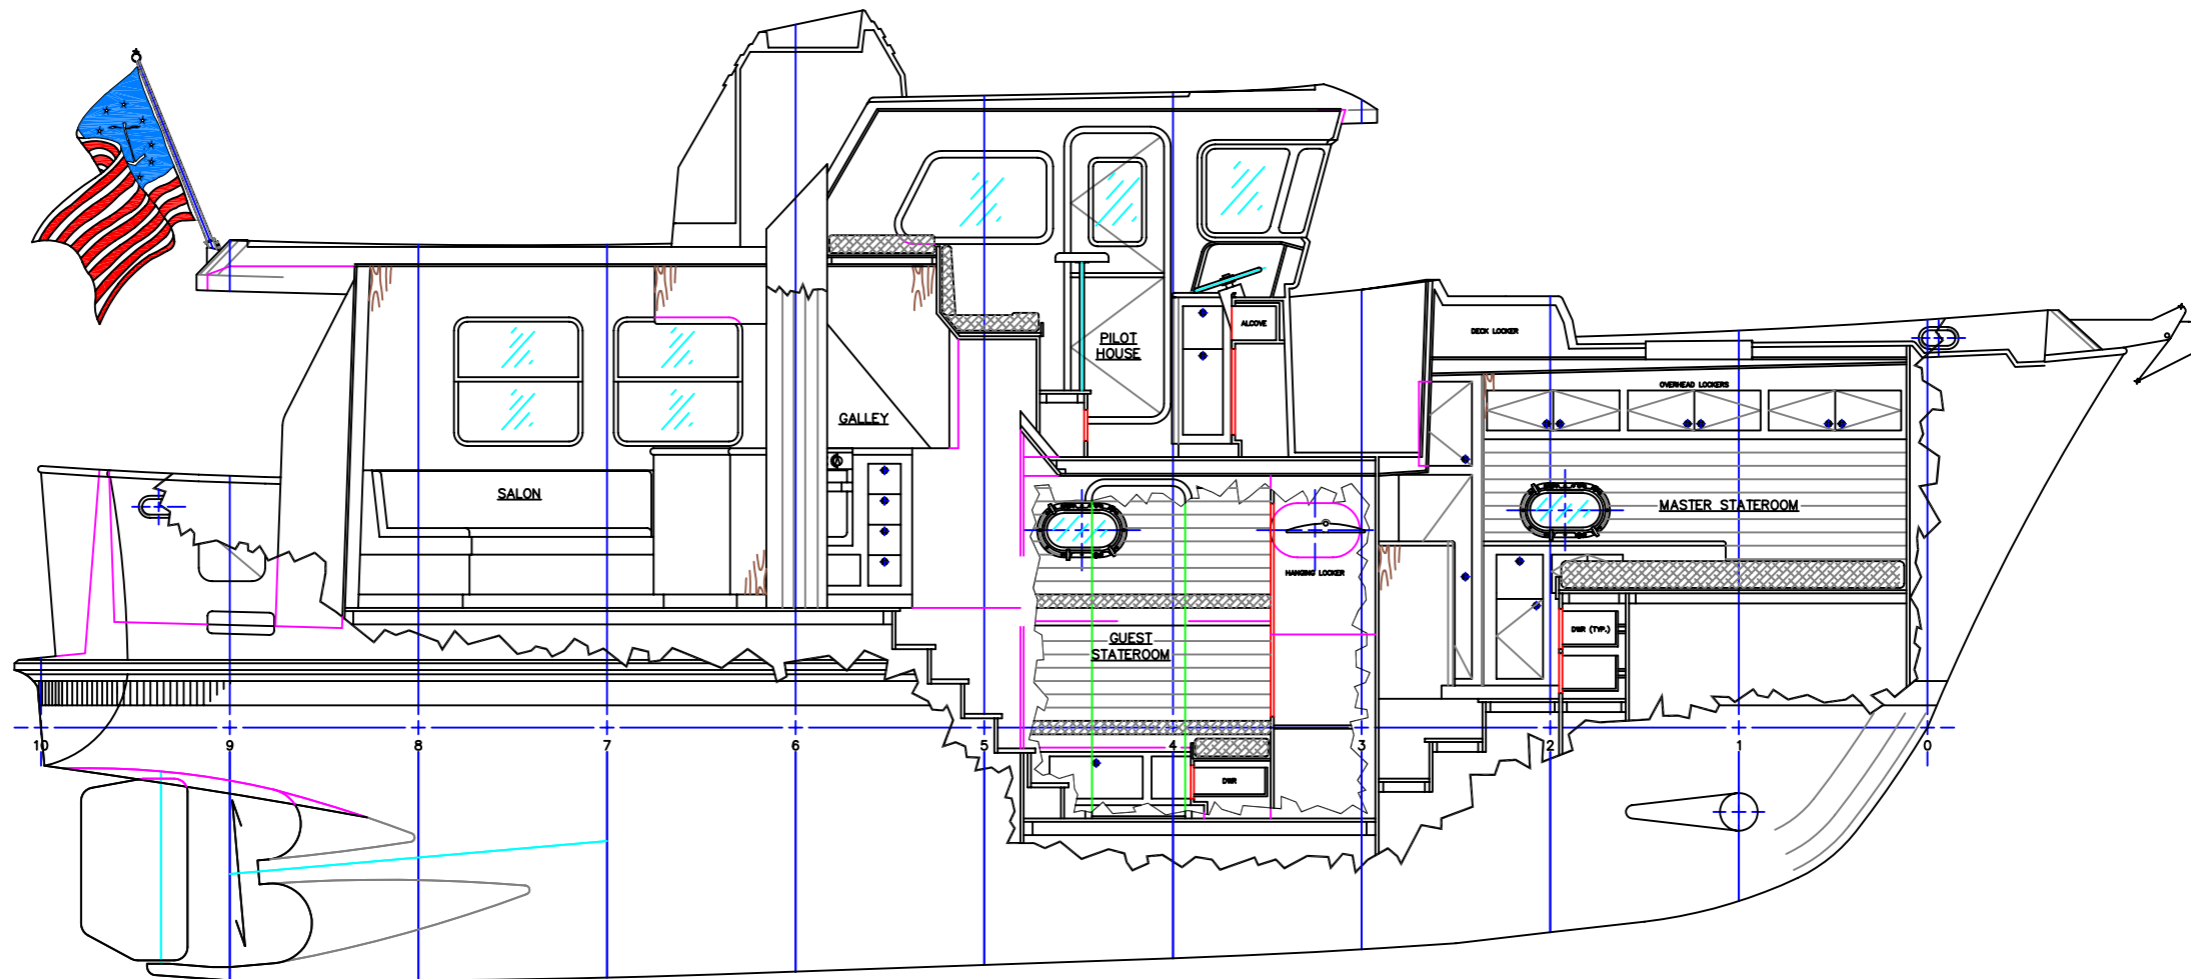

REVISIONS			
REV	DESCRIPTION	DATE	REV BY
0	INITIAL ISSUE	10-11-04	TC

PORT PROFILE
3/4"=1'-0"

NORDHAVN 40 INTERIOR PLAN			
PACIFIC ASIAN ENTERPRISES PO BOX 676, AT-THE HARBOR, SANA POINT, CALIFORNIA 92088 PH: (619)458-0288 FAX: (619)458-0288			
SIZE:	PRJ. NO. 84000	DWG. NO. 8400P-6000	DRAWN BY: TC
E	SCALE: 3/4"=1'-0"	DATE: SEE ABOVE	REV: SEE ABOVE SHEET: 1 OF 1